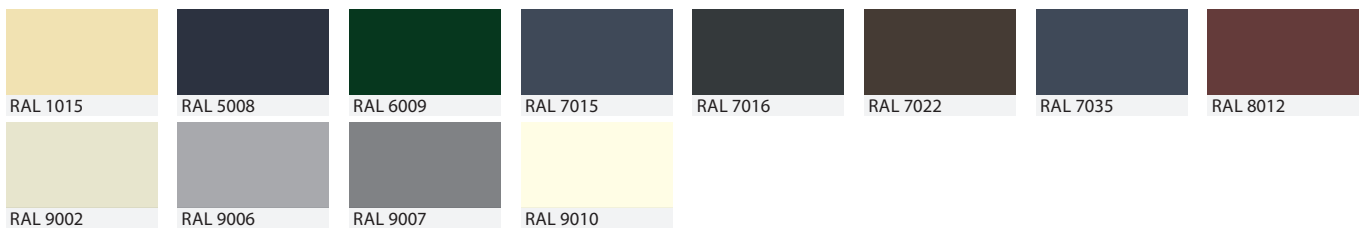

Standard colours available from Zwevezele, Belgium

For composite panels, single skin, flashings & flat sheets

HPS 200 Ultra®

200µ PVC

Ultra

60µ PUR

Prisma®

50µ PUR

200µ Leathergrain

SLATE BLUE

MERLIN GREY

GOOSEWING GREY

JUNIPER GREEN

Standard colours available for Cardiff, UK

For single skin, flashings & flat sheets

C200

OLIVE GREEN

SLATE BLUE

VAN DYKE BROWN

WHITE

Agriclad

25µ Polyester

COUNTRY GREEN

GOOSEWING GREY

JUNIPER GREEN

MERLIN GREY

MOORLAND GREEN

OLIVE GREEN

SLATE BLUE

VAN DYKE BROWN

Rooftile

Standard colours available from Zwevezele, Belgium